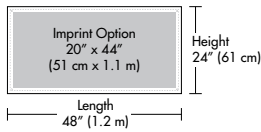

PROMOTIONAL BANNER FEATURES:

- ◇ Available Sizes:
 - 2' x 4' (0.6 m x 1.2 m)
 - 3' x 5' (0.9 m x 1.5 m)
 - 3' x 6' (0.9 m x 1.8 m)
 - 3' x 8' (0.9 m x 2.4 m)
 - 4' x 8' (1.2 m x 2.4 m)
- ◇ Promotional Banners:
 - Recreational Grade Fabric
- ◇ Lightweight, Flexible and Wrinkle Resistant Fabric
- ◇ Hemmed Edges
- ◇ Corner Grommets
- ◇ Banners Can be Hung Vertically or Horizontally

CUSTOM GRAPHIC OPTIONS:

- ◇ Available in 22 Custom Colors
- ◇ Imprint Graphics
- ◇ Full Digital Print Capabilities

3' x 8' (0.9 m x 2.4 m) BANNER

*Not applicable to Promotional Banners

PLACE YOUR
DEALER INFORMATION
HERE

E-Z UP® Banner Spec Sheet

E-Z UP® Banner Professional Colors:

E-Z UP® Banners:

2' x 4'
(0.6 m x 1.2 m)

3' x 5'
(0.9 m x 1.5 m)

30" x 65"
(0.8 m x 1.7 m)

3' x 6'
(0.9 m x 1.8 m)

3' x 8'
(0.9 m x 2.4 m)

4' x 8'
(1.2 m x 2.4 m)

PRODUCT NAME	E-Z UP® BANNERS			
SIZE	30" H x 65" W (0.8 m x 1.7 m)	3' H x 6' W (0.9 m x 1.8 m)	3' H x 8' W (0.9 m x 2.4 m)	4' H x 8' W (1.2 m x 2.4 m)
BANNER WEIGHT	0.6 lbs. (0.3 kg)	0.8 lbs. (0.4 kg)	1 lbs. (0.5 kg)	1.4 lbs. (0.6 kg)