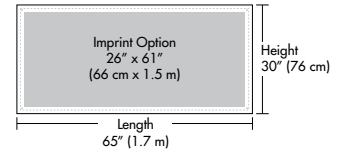

PROMOTIONAL BANNER FEATURES:

- ◇ Available Sizes:
 - 2' x 4' (0.6 m x 1.2 m)
 - 3' x 5' (0.9 m x 1.5 m)
 - 3' x 6' (0.9 m x 1.8 m)
 - 3' x 8' (0.9 m x 2.4 m)
 - 4' x 8' (1.2 m x 2.4 m)
- ◇ Promotional Banners:
 - Recreational Grade Fabric
- ◇ Lightweight, Flexible and Wrinkle Resistant Fabric
- ◇ Hemmed Edges
- ◇ Corner Grommets
- ◇ Banners Can be Hung Vertically or Horizontally

E-Z UP® Banner Spec Sheet

E-Z UP® Banner Professional Colors:

E-Z UP® Banners:

2' x 4'
(0.6 m x 1.2 m)

3' x 5'
(0.9 m x 1.5 m)

30" x 65"
(0.8 m x 1.7 m)

3' x 6'
(0.9 m x 1.8 m)

3' x 8'
(0.9 m x 2.4 m)

4' x 8'
(1.2 m x 2.4 m)

PRODUCT NAME	E-Z UP® BANNERS			
SIZE	30" H x 65" W (0.8 m x 1.7 m)	3' H x 6' W (0.9 m x 1.8 m)	3' H x 8' W (0.9 m x 2.4 m)	4' H x 8' W (1.2 m x 2.4 m)
BANNER WEIGHT	0.6 lbs. (0.3 kg)	0.8 lbs. (0.4 kg)	1 lbs. (0.5 kg)	1.4 lbs. (0.6 kg)

PRODUCT NAME	E-Z UP® PROMOTIONAL BANNERS				
SIZE	2' H x 4' W (0.6 m x 1.2 m)	3' H x 5' W (0.9 m x 1.5 m)	3' H x 6' W (0.9 m x 1.8 m)	3' H x 8' W (0.9 m x 2.4 m)	4' H x 8' W (1.2 m x 2.4 m)
PROMOTIONAL BANNER WEIGHT	0.2 lbs. (0.1 kg)	0.5 lbs. (0.2 kg)	0.6 lbs. (0.3 kg)	0.7 lbs. (0.3 kg)	0.9 lbs. (0.4 kg)