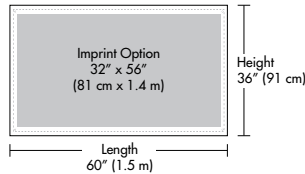

PROMOTIONAL BANNER FEATURES:

- ◇ Available Sizes:
 - 2' x 4' (0.6 m x 1.2 m)
 - 3' x 5' (0.9 m x 1.5 m)
 - 3' x 6' (0.9 m x 1.8 m)
 - 3' x 8' (0.9 m x 2.4 m)
 - 4' x 8' (1.2 m x 2.4 m)
- ◇ Promotional Banners:
 - Recreational Grade Fabric
- ◇ Lightweight, Flexible and Wrinkle Resistant Fabric
- ◇ Hemmed Edges
- ◇ Corner Grommets
- ◇ Banners Can be Hung Vertically or Horizontally

E-Z UP® Banner Spec Sheet

E-Z UP® Banner Professional Colors:

E-Z UP® Banners:

2' x 4'
(0.6 m x 1.2 m)

3' x 5'
(0.9 m x 1.5 m)

30" x 65"
(0.8 m x 1.7 m)

3' x 6'
(0.9 m x 1.8 m)

3' x 8'
(0.9 m x 2.4 m)

4' x 8'
(1.2 m x 2.4 m)

PRODUCT NAME	E-Z UP® BANNERS			
SIZE	30" H x 65" W (0.8 m x 1.7 m)	3' H x 6' W (0.9 m x 1.8 m)	3' H x 8' W (0.9 m x 2.4 m)	4' H x 8' W (1.2 m x 2.4 m)
BANNER WEIGHT	0.6 lbs. (0.3 kg)	0.8 lbs. (0.4 kg)	1 lbs. (0.5 kg)	1.4 lbs. (0.6 kg)

PRODUCT NAME	E-Z UP® PROMOTIONAL BANNERS				
SIZE	2' H x 4' W (0.6 m x 1.2 m)	3' H x 5' W (0.9 m x 1.5 m)	3' H x 6' W (0.9 m x 1.8 m)	3' H x 8' W (0.9 m x 2.4 m)	4' H x 8' W (1.2 m x 2.4 m)
PROMOTIONAL BANNER WEIGHT	0.2 lbs. (0.1 kg)	0.5 lbs. (0.2 kg)	0.6 lbs. (0.3 kg)	0.7 lbs. (0.3 kg)	0.9 lbs. (0.4 kg)