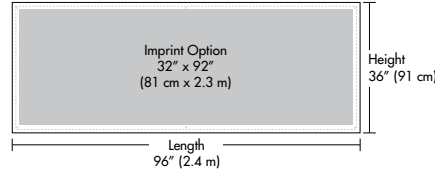

PROMOTIONAL BANNER FEATURES:

- ◇ Available Sizes:
 - 2' x 4' (0.6 m x 1.2 m)
 - 3' x 5' (0.9 m x 1.5 m)
 - 3' x 6' (0.9 m x 1.8 m)
 - 3' x 8' (0.9 m x 2.4 m)
 - 4' x 8' (1.2 m x 2.4 m)
- ◇ Promotional Banners:
 - Recreational Grade Fabric
- ◇ Lightweight, Flexible and Wrinkle Resistant Fabric
- ◇ Hemmed Edges
- ◇ Corner Grommets
- ◇ Banners Can be Hung Vertically or Horizontally

E-Z UP® Banner Spec Sheet

E-Z UP® Banner Professional Colors:

E-Z UP® Banners:

2' x 4'
(0.6 m x 1.2 m)

3' x 5'
(0.9 m x 1.5 m)

30" x 65"
(0.8 m x 1.7 m)

3' x 6'
(0.9 m x 1.8 m)

3' x 8'
(0.9 m x 2.4 m)

4' x 8'
(1.2 m x 2.4 m)

PRODUCT NAME	E-Z UP® BANNERS			
SIZE	30" H x 65" W (0.8 m x 1.7 m)	3' H x 6' W (0.9 m x 1.8 m)	3' H x 8' W (0.9 m x 2.4 m)	4' H x 8' W (1.2 m x 2.4 m)
BANNER WEIGHT	0.6 lbs. (0.3 kg)	0.8 lbs. (0.4 kg)	1 lbs. (0.5 kg)	1.4 lbs. (0.6 kg)

PRODUCT NAME	E-Z UP® PROMOTIONAL BANNERS				
SIZE	2' H x 4' W (0.6 m x 1.2 m)	3' H x 5' W (0.9 m x 1.5 m)	3' H x 6' W (0.9 m x 1.8 m)	3' H x 8' W (0.9 m x 2.4 m)	4' H x 8' W (1.2 m x 2.4 m)
PROMOTIONAL BANNER WEIGHT	0.2 lbs. (0.1 kg)	0.5 lbs. (0.2 kg)	0.6 lbs. (0.3 kg)	0.7 lbs. (0.3 kg)	0.9 lbs. (0.4 kg)