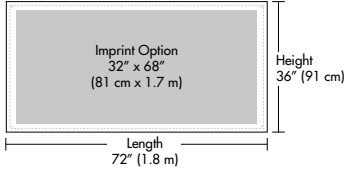

PROMOTIONAL BANNER FEATURES:

- ◇ Available Sizes:
 - 2' x 4' (0.6 m x 1.2 m)
 - 3' x 5' (0.9 m x 1.5 m)
 - 3' x 6' (0.9 m x 1.8 m)
 - 3' x 8' (0.9 m x 2.4 m)
 - 4' x 8' (1.2 m x 2.4 m)
- ◇ Promotional Banners:
 - Recreational Grade Fabric
- ◇ Lightweight, Flexible and Wrinkle Resistant Fabric
- ◇ Hemmed Edges
- ◇ Corner Grommets
- ◇ Banners Can be Hung Vertically or Horizontally

E-Z UP® Banner Spec Sheet

E-Z UP® Banner Professional Colors:

E-Z UP® Banners:

2' x 4'
(0.6 m x 1.2 m)

3' x 5'
(0.9 m x 1.5 m)

30" x 65"
(0.8 m x 1.7 m)

3' x 6'
(0.9 m x 1.8 m)

3' x 8'
(0.9 m x 2.4 m)

4' x 8'
(1.2 m x 2.4 m)

PRODUCT NAME	E-Z UP® BANNERS			
SIZE	30" H x 65" W (0.8 m x 1.7 m)	3' H x 6' W (0.9 m x 1.8 m)	3' H x 8' W (0.9 m x 2.4 m)	4' H x 8' W (1.2 m x 2.4 m)
BANNER WEIGHT	0.6 lbs. (0.3 kg)	0.8 lbs. (0.4 kg)	1 lbs. (0.5 kg)	1.4 lbs. (0.6 kg)

PRODUCT NAME	E-Z UP® PROMOTIONAL BANNERS				
SIZE	2' H x 4' W (0.6 m x 1.2 m)	3' H x 5' W (0.9 m x 1.5 m)	3' H x 6' W (0.9 m x 1.8 m)	3' H x 8' W (0.9 m x 2.4 m)	4' H x 8' W (1.2 m x 2.4 m)
PROMOTIONAL BANNER WEIGHT	0.2 lbs. (0.1 kg)	0.5 lbs. (0.2 kg)	0.6 lbs. (0.3 kg)	0.7 lbs. (0.3 kg)	0.9 lbs. (0.4 kg)