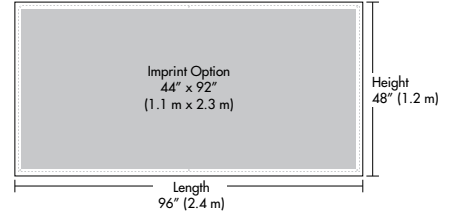

PROMOTIONAL BANNER FEATURES:

- ◇ Available Sizes:
 - 2' x 4' (0.6 m x 1.2 m)
 - 3' x 5' (0.9 m x 1.5 m)
 - 3' x 6' (0.9 m x 1.8 m)
 - 3' x 8' (0.9 m x 2.4 m)
 - 4' x 8' (1.2 m x 2.4 m)
- ◇ Promotional Banners:
 - Recreational Grade Fabric
- ◇ Lightweight, Flexible and Wrinkle Resistant Fabric
- ◇ Hemmed Edges
- ◇ Corner Grommets
- ◇ Banners Can be Hung Vertically or Horizontally

E-Z UP® Banner Spec Sheet

E-Z UP® Banner Professional Colors:

E-Z UP® Banners:

2' x 4'
(0.6 m x 1.2 m)

3' x 5'
(0.9 m x 1.5 m)

30" x 65"
(0.8 m x 1.7 m)

3' x 6'
(0.9 m x 1.8 m)

3' x 8'
(0.9 m x 2.4 m)

4' x 8'
(1.2 m x 2.4 m)

PRODUCT NAME	E-Z UP® BANNERS			
SIZE	30" H x 65" W (0.8 m x 1.7 m)	3' H x 6' W (0.9 m x 1.8 m)	3' H x 8' W (0.9 m x 2.4 m)	4' H x 8' W (1.2 m x 2.4 m)
BANNER WEIGHT	0.6 lbs. (0.3 kg)	0.8 lbs. (0.4 kg)	1 lbs. (0.5 kg)	1.4 lbs. (0.6 kg)

PRODUCT NAME	E-Z UP® PROMOTIONAL BANNERS				
SIZE	2' H x 4' W (0.6 m x 1.2 m)	3' H x 5' W (0.9 m x 1.5 m)	3' H x 6' W (0.9 m x 1.8 m)	3' H x 8' W (0.9 m x 2.4 m)	4' H x 8' W (1.2 m x 2.4 m)
PROMOTIONAL BANNER WEIGHT	0.2 lbs. (0.1 kg)	0.5 lbs. (0.2 kg)	0.6 lbs. (0.3 kg)	0.7 lbs. (0.3 kg)	0.9 lbs. (0.4 kg)