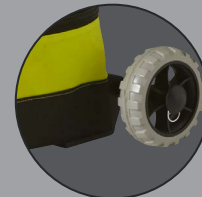

E-Z UP® DOME® INSTANT SHELTER®

FLEXIBLE COMPOSITE FIBER RODS

Flexes in wind for added resistance

REINFORCED FABRIC TOP CORNERS

Greater durability and longer lasting

WIND VENTED PEAK

Provides increased stability in windy conditions

CURVED VALANCES

Unique stylized design

HIGH-STRENGTH END CAPS

Heavy-duty End Caps for greater durability

AUTO SLIDER® PULL-PIN

Improved Auto Slider® Pull-Pin for quick lock release

E-Z GLIDE TRUSS WASHERS

Provide increased stability and E-Z set up

TOGGLE LEG ADJUSTMENT

Adjustable legs with 3 height options

SPECIFICATIONS

UPGRADED ROLLER BAG

SIZE	10'x10' (3.0 m x 3.0 m)
FRAME	Powder-Coated Steel
TOP FABRIC	Recreational Grade Fabric
PRODUCT INCLUDES	Fabric Top, Folding Frame, Roller Bag and Spike Kit
ITEM WEIGHT	36.85 lbs. (16.7 kg)
BOX DIMENSIONS	57.40" L x 8.48" W x 7.67" H (17.5 m x 2.6 m x 2.3 m)
SHIPPING WEIGHT	38 lbs. (17.2 kg)
MAXIMUM PEAK HEIGHT	9' 1" (2.8 m)
MAXIMUM HEADROOM	9' 1" (2.8 m)
MAXIMUM VALANCE CLEARANCE HEIGHT	6' 1" (1.9 m)
CUSTOM PRINTING	Imprint Available
WARRANTY	3 Years

RUBBERIZED SURE-GRIP HANDLES

New handle design makes it E-Z to roll your bag in comfort

HD WHEELS

High Density 2 Piece Wheels with wider axle for increased stability

E-Z GRAB ZIPPER PULL

Heavy-duty zipper & new zipper pull for E-Z open & close... every time

RECOMMENDED USES

- Fun in the Sun!
- Backyard BBQs
- Beach
- Picnics
- Sports Events
- Gifts
- Parties
- Fairs & Festivals

INSTANT SHELTER® ACCESSORIES