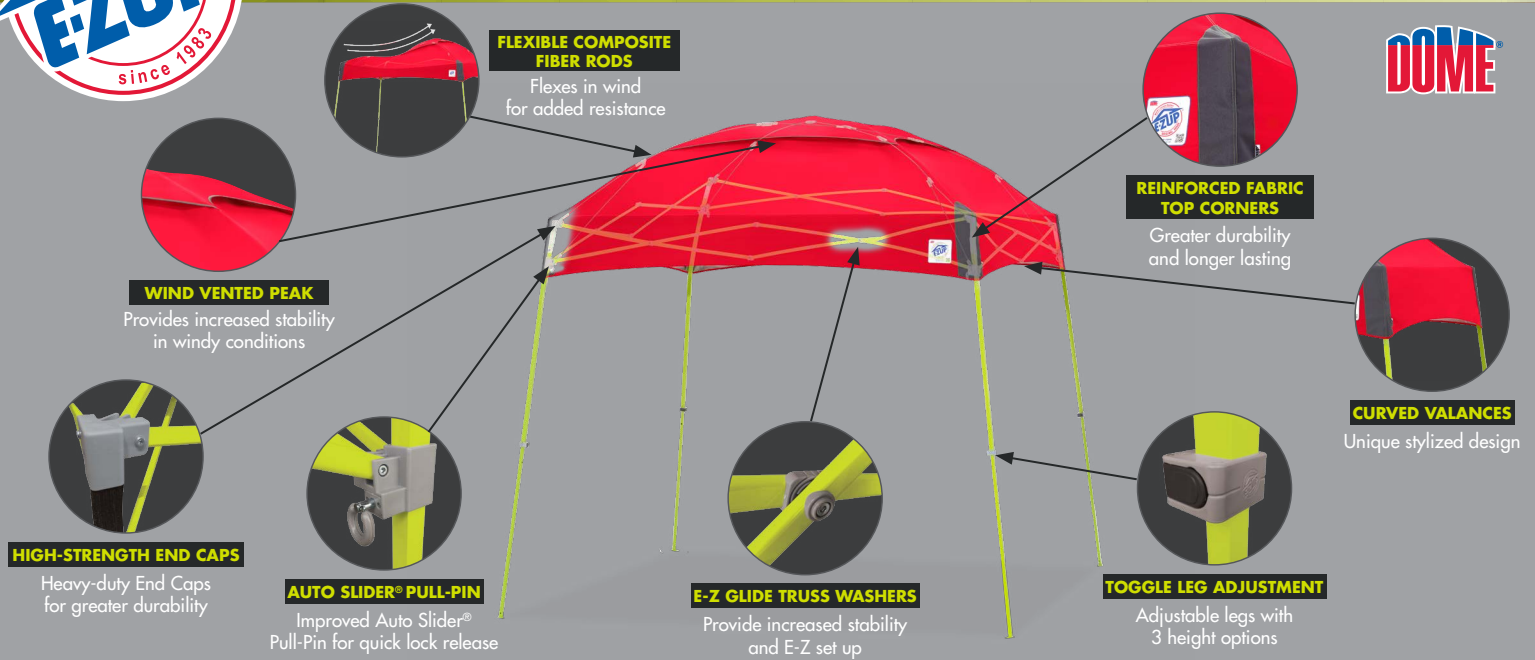

## 6 DYNAMIC COLOR COMBINATIONS

Royal Blue

Splash

Steel Gray

Limeade

Punch

# E-Z UP® DOME® INSTANT SHELTER®

**FLEXIBLE COMPOSITE FIBER RODS**

Flexes in wind for added resistance

**REINFORCED FABRIC TOP CORNERS**

Greater durability and longer lasting

**WIND VENTED PEAK**

Provides increased stability in windy conditions