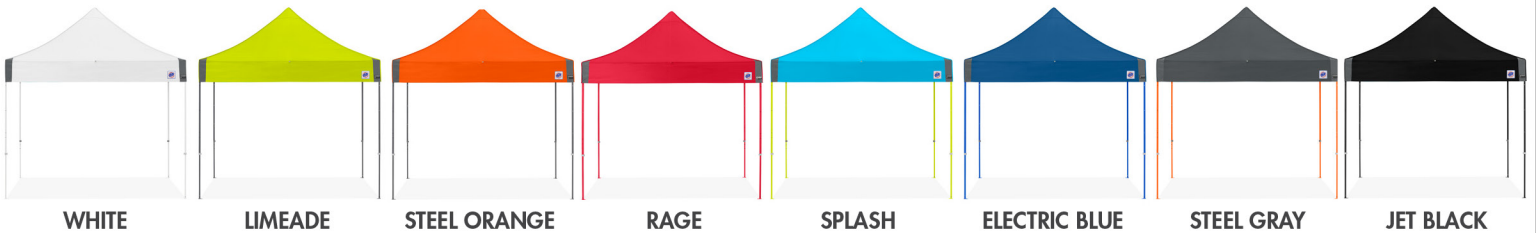

E-Z UP® INSTANT SHELTER®
THE #1 INSTANT SHELTER® BRAND IN THE WORLD™

NEW

ENTERPRISE™

**IT'S YOUR TIME
TO SHINE.
BE DIFFERENT.**

ENTERPRISE™ 10' X 10'

Built with professional-like features, the upgraded Enterprise™ Instant Shelter® enhances any promotion, event and general marketing. Featuring a professional grade bolt-on fabric top and high strength steel frame, this shelter combines a high quality instant shelter solution with a mid-range budget.

ALL NEW MIX-N-MATCH TOP & FRAME COLORS

Personalize your shelter from 175 possible color combinations. Take your brand, organization or team to the next generation of professional instant shade!

UP for Color. Style. Choice. UP for Everything.™

NEW COLOR SETS: 8 TOPS + 7 FRAMES IN DYNAMIC COLOR COMBOS

MIX & MATCH YOUR INSTANT SHELTER®

See Your Perfect Color Set or Mix & Match at: ezup.com/enterprise

CHOOSE YOUR TOP : 8 COLORS

OPTIONAL: PREMIUM TOP COLORS

CHOOSE YOUR FRAME: 7 COLORS

FEATURES & SPECIFICATIONS

AUTO PEAK® TENSIONER

Ensures Proper Top Fit & Form

REINFORCED FABRIC TOP CORNERS

Greater Durability and Longer Lasting

BOLT-ON TOP

Secures Top to Frame Adding Support