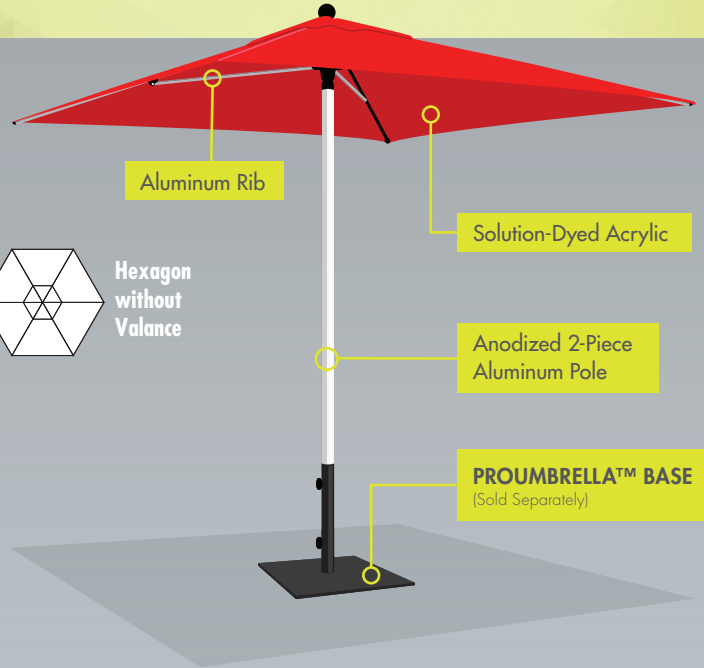

E-Z UP®

ProUMBRELLA™

SETS UP
IN SECONDS™

BLOCKS 99% OF
HARMFUL UV RAYS

Square
with
Valance

Square
without
Valance

Hexagon
with
Valance

Hexagon
without
Valance

PROUMBRELLA™ BASE

- Compatible with any pole up to a 2" (5 cm.) Diameter
- Dual Lock Base Stem Firmly Secures Umbrella
- Square Steel Base with Powder-Coated Finish
- E-Z Assembly (No Tools Required)
- Available in 35 lbs. (15.9 kg.) and 75 lbs. (34 kg.)