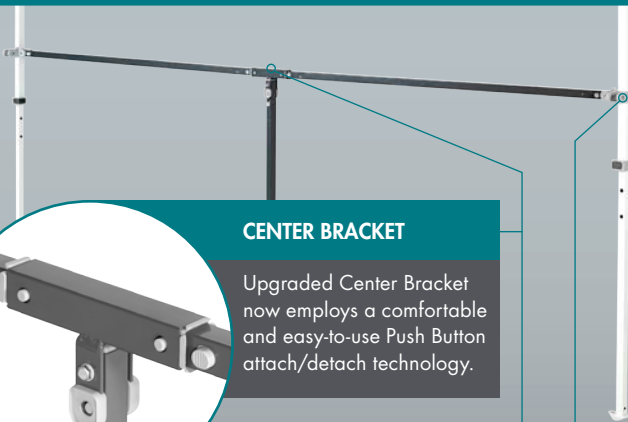

### PROFESSIONAL GRADE

All of our professional grade Railskirts come with an abrasion resistant and stylish corner patch.

### CENTER BRACKET

Upgraded Center Bracket now employs a comfortable and easy-to-use Push Button attach/detach technology.