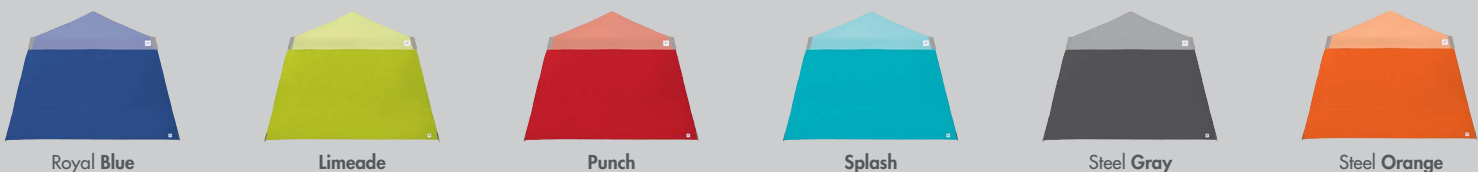

E-Z UP® SIDEWALLS

NEW

INSTANT SHADE. INSTANT PROTECTION. INSTANT PRIVACY.

Enhance your shelter with E-Z UP® Sidewalls. Attach one Sidewall for extra sun shade and wind block or create a fully enclosed shelter with four Sidewalls. Available with NEW colors and upgraded features that coordinate perfectly with our recreational E-Z UP® Instant Shelters®. And, the Quick Attachment Truss Clips make securing your Sidewall to your shelter fast and E-Z. Each Sidewall comes with its own convenient storage bag.

SPECIFICATIONS

- Quick Attachment Truss Clips for Fast and E-Z Attachment to Your E-Z UP® Instant Shelter®
- Stylized Reinforcements in Bottom Corners
- Silver Coat UV Protection (Vista™, Dome®); Clear UV Coating (Pyramid™, Vantage™)
- Box Dimensions: 10" x 8.5" x 2.5"
- Includes Protective Carry Bag
- Available in Sizes to Fit:
 - 8' x 8' Vista™ Sport
 - 10' x 10' & 12' x 12' Vista™
 - 10' x 10' Dome®
 - 10' x 10' Pyramid™
 - 10' x 10' Vantage™

AVAILABLE COLORS

For Pyramid™ & Vantage™ Instant Shelters®

For Vista™ Sport, Vista™ & Dome® Instant Shelters®

E-Z UP® HALF WALLS

NEW

IT'S LIKE A SUN VISOR FOR YOUR SHELTER.

When you need to extend your shade, choose an E-Z UP® Half Wall. A Half Wall provides extra shade when the sun is lower on the horizon. Available in NEW colors that coordinate perfectly with our E-Z UP® Instant Shelters®. And, the Quick Attachment Truss Clips make securing your Half Wall to your shelter fast and E-Z. Each Half Wall comes with its own convenient storage bag.