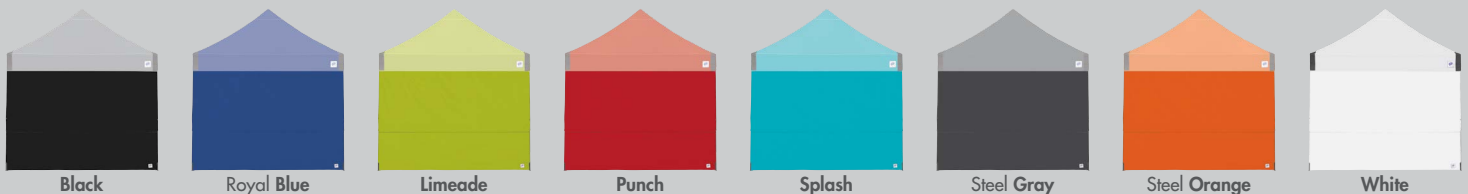

E-Z UP® SIDEWALLS

NEW

INSTANT SHADE. INSTANT PROTECTION. INSTANT PRIVACY.

Enhance your shelter with E-Z UP® Sidewalls. Attach one Sidewall for extra sun shade and wind block or create a fully enclosed shelter with four Sidewalls. Available with NEW colors and upgraded features that coordinate perfectly with our recreational E-Z UP® Instant Shelters®. And, the Quick Attachment Truss Clips make securing your Sidewall to your shelter fast and E-Z. Each Sidewall comes with its own convenient storage bag.

SPECIFICATIONS

- Quick Attachment Truss Clips for Fast and E-Z Attachment to Your E-Z UP® Instant Shelter®
- Stylized Reinforcements in Bottom Corners
- Silver Coat UV Protection (Vista™, Dome®); Clear UV Coating (Pyramid™, Vantage™)
- Box Dimensions: 10" x 8.5" x 2.5"
- Includes Protective Carry Bag
- Available in Sizes to Fit:
 - 8' x 8' Vista™ Sport
 - 10' x 10' & 12' x 12' Vista™
 - 10' x 10' Dome®
 - 10' x 10' Pyramid™
 - 10' x 10' Vantage™

AVAILABLE COLORS

For Pyramid™ & Vantage™ Instant Shelters®

For Vista™ Sport, Vista™ & Dome® Instant Shelters®

E-Z UP® HALF WALLS

NEW

IT'S LIKE A SUN VISOR FOR YOUR SHELTER.

When you need to extend your shade, choose an E-Z UP® Half Wall. A Half Wall provides extra shade when the sun is lower on the horizon. Available in NEW colors that coordinate perfectly with our E-Z UP® Instant Shelters®. And, the Quick Attachment Truss Clips make securing your Half Wall to your shelter fast and E-Z. Each Half Wall comes with its own convenient storage bag.