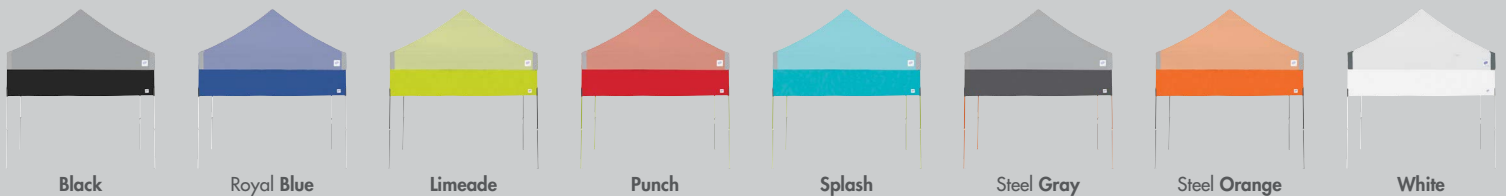

AVAILABLE COLORS

For Pyramid™ & Vantage™ Instant Shelters®