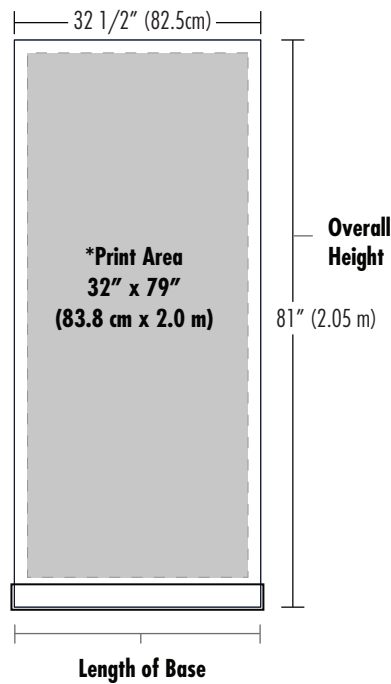

- ◇ Full - Bleed Digital Printing

DOUBLE DELUXE WITH DIGITAL IMPRINT

PLACE YOUR
DEALER INFORMATION
HERE

ROLL UP BANNER

Single Standard, Single Deluxe & Double Deluxe

PRODUCT NAME	ROLL UP BANNER		
TYPE	Single Standard	Single Deluxe	Double Deluxe
FABRIC	Polyester		
PRODUCT INCLUDES	Base, Pole (1) Fabric Banner Installed in Base and Carry Bag	Base, Pole, Top Rail Bracket Installed on Pole, (1) Fabric Banner Installed in Base and Carry Bag	Base, Pole, Top Rail Bracket Installed on Pole, (2) Fabric Banner Installed in Base and Carry Bag
PRINT AREA	33" W x 79" L (84 cm x 2.0 m)		
LENGTH OF BASE	34 1/8" (87cm)	34 1/2" (88cm)	35 1/2" (90cm)
OVERALL HEIGHT	82 1/2" (2.09 m)	82" (2.08 m)	82 1/2" (2.09 m)
PRODUCT WEIGHT	6.42 lbs. (2.9 kg)	12.44 lbs. (5.6 kg)	12.14 lbs. (5.5 kg)
BOX DIMENSIONS	37" L x 8" W x 4" H (95 cm x 20 cm x 10 cm)	36" L x 8.5" W x 4" H (91 cm x 22 cm x 10 cm)	37" L x 9" W x 4" H (95 cm x 23 cm x 13 cm)
WARRANTY	1 Year		