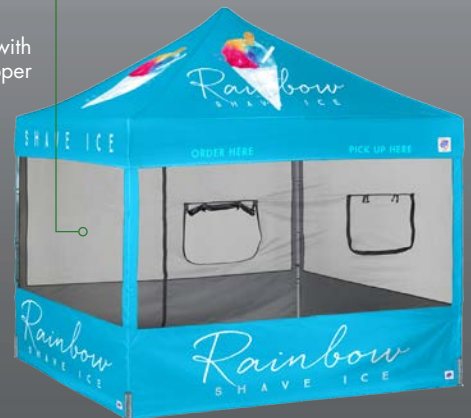

E-Z UP® SIDEWALLS

Mid-Zipper Sidewall

Custom Printed
Standard Sidewall

NEW

E-Z UP® PROFESSIONAL SIDEWALLS

Enhance your shelter with E-Z UP® Sidewalls. From one sidewall as a backdrop, to a fully enclosed shelter with four sidewalls, you can custom order what is right for your intended use. E-Z UP offers a variety of styles, which are customizable with a multitude of colors and custom printing options for extra attention.

AVAILABLE STYLES

STANDARD

Custom printing available for single side or double-sided.

MID-ZIPPER

Extra middle zipper opens and closes easily for entrance to an enclosed shelter.

PANORAMA

Clear vinyl panels on the upper portion and fabric on the lower portion for E-Z viewing while keeping out the elements.

FOOD BOOTH

Commercial grade mesh with roll up windows on the upper portion and fabric on the lower portion.

E-Z UP® SIDEWALLS

AVAILABLE COLORS

NEW Stock Colors

Custom Colors

CUSTOM GRAPHIC OPTIONS

- Professional Grade Fabric
- Available in 8 Stock or 17 Custom Colors*
- Custom Printing Available*

*Ask a representative for specific color options

SIDEWALLS				
SIZE	5' (1.5 m)	8' (2.5 m)	10' (3.0 m)	12' (3.7 m)
DIMENSIONS	5' W x 6.8' H (1.5 m x 2.1 m)	8' W x 6.5' H (2.5 m x 2.0 m)	10' W x 7' H (3.0 m x 2.1 m)	12' W x 6.5' H (3.7 m x 2.0 m)
SIDEWALL OPTIONS	Standard Double Sided Mid - Zipper Panorama	Standard Double Sided Mid - Zipper Food Booth Panorama	Standard Double Sided Mid - Zipper Food Booth Panorama	Standard Double Sided Mid - Zipper Panorama
PRODUCT COMPATIBILITY	VUE™	Eclipse™ Speed Shelter®	Eclipse™ Enterprise™ HUT™	Speed Shelter®
SHIPPING WEIGHT	2 lbs. - 4 lbs. (0.9 kg - 1.8 kg)	4 lbs. (1.8 kg)	5 lbs. (2.3 kg)	6 lbs. (2.7 kg)
BOX DIMENSIONS	18" L x 14" W x 7" H (46 cm x 36 cm x 18 cm)	18" L x 14" W x 7" H (46 cm x 36 cm x 18 cm)	18" L x 14" W x 7" H (46 cm x 36 cm x 18 cm)	18" L x 14" W x 7" H (46 cm x 36 cm x 18 cm)