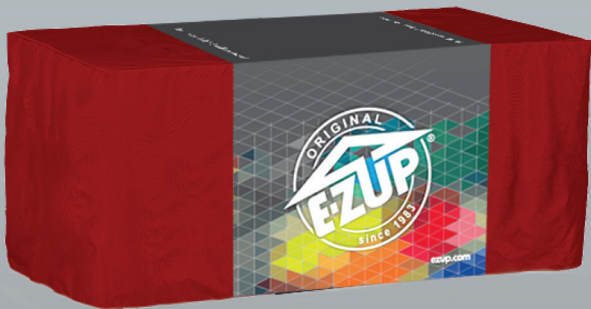

FEATURES

1. **Sizes Available:** 6' = 81" x 23.5" (206cm x 60cm)
   8' = 88" x 31.5" (224cm x 152cm)
2. **Fabric:** Polyester
3. **Product Includes:** Table Runner
4. **Warranty:** 6' Size = 1 Year
   8' Size = 1 Year
5. **Item Weight:** 6' = 0.5 lbs. (0.23 kg)
   8' = 1 lbs. (0.45 kg)
6. **Shipping Box Size:** 6' = 39" x 6" x 6" (99cm x 15cm x 15cm)   8' = 10" x 7" x 13" (25cm x 18cm x 33cm)

RECOMMENDED USES

- Sample Tables
- School Clubs
- Recruiting Events
- Promo Events
- Tradeshows
- Registration Tables
- Sports Teams
- Job Fairs
- Indoor Displays
- School Teams
- Conferences
- Any Event

**PLACE YOUR
DEALER INFORMATION
HERE**