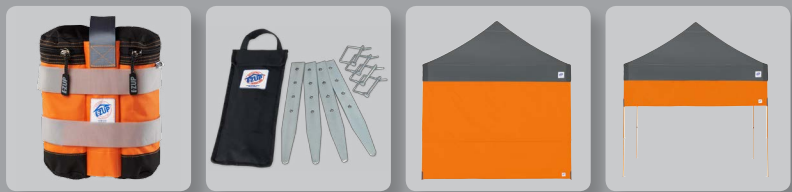

E-Z UP® VANTAGE™ INSTANT SHELTER®

NEW

VANTAGE™

SHADING YOUR SPACE HAS NEVER BEEN THIS COOL

Compete, sell, promote or relax your way in cool style with the new Vantage™ Instant Shelter®. Available in 8 NEW vibrant color combinations to separate you from the pack in any application. With a cross truss reinforcing inside and upgraded components throughout, the Vantage's durability allows you to focus on the task at hand... or on nothing at all. And the all-new upgraded roller bag ensures transporting the Vantage™ Instant Shelter® is E-Z, stable and secure. E-Z UP quality, innovation and style has you covered.

TOGGLE LEG ADJUSTMENT
Adjustable legs with 3 height options

SPECIFICATIONS

SIZE	10'x10' (3.0 m x 3.0 m)
FRAME	Powder-Coated Steel
TOP FABRIC	Recreational Grade Fabric
PRODUCT INCLUDES	Fabric Top, Folding Frame, Roller Bag and Spike Kit
ITEM WEIGHT	50 lbs. (22.7 kg)
BOX DIMENSIONS	63.5" L x 10.75" W x 8.13" H (1.6 m x 27 cm x 21 cm)
SHIPPING WEIGHT	60 lbs. (27.2 kg)
MAXIMUM PEAK HEIGHT	11' 5" (2.8 m)
MAXIMUM HEADROOM	6' 10" (2.0 m)
MAXIMUM VALANCE CLEARANCE HEIGHT	6' 10" (2.0 m)
CUSTOM PRINTING	Imprint Available
WARRANTY	3 Years

UPGRADED ROLLER BAG

RUBBERIZED SURE-GRIP HANDLES
New handle design makes it E-Z to roll your bag in comfort

HD WHEELS
High Density 2 Piece Wheels with wider axle for increased stability

E-Z GRAB ZIPPER PULL
Stylish and E-Z to open

RECOMMENDED USES

- Craft Shows
- Parties
- Beach
- Picnics
- Sports Events
- Rentals
- Car Shows
- Fairs & Festivals

INSTANT SHELTER® ACCESSORIES

Weight Bags Deluxe Stake Kit Sidewall Half Wall