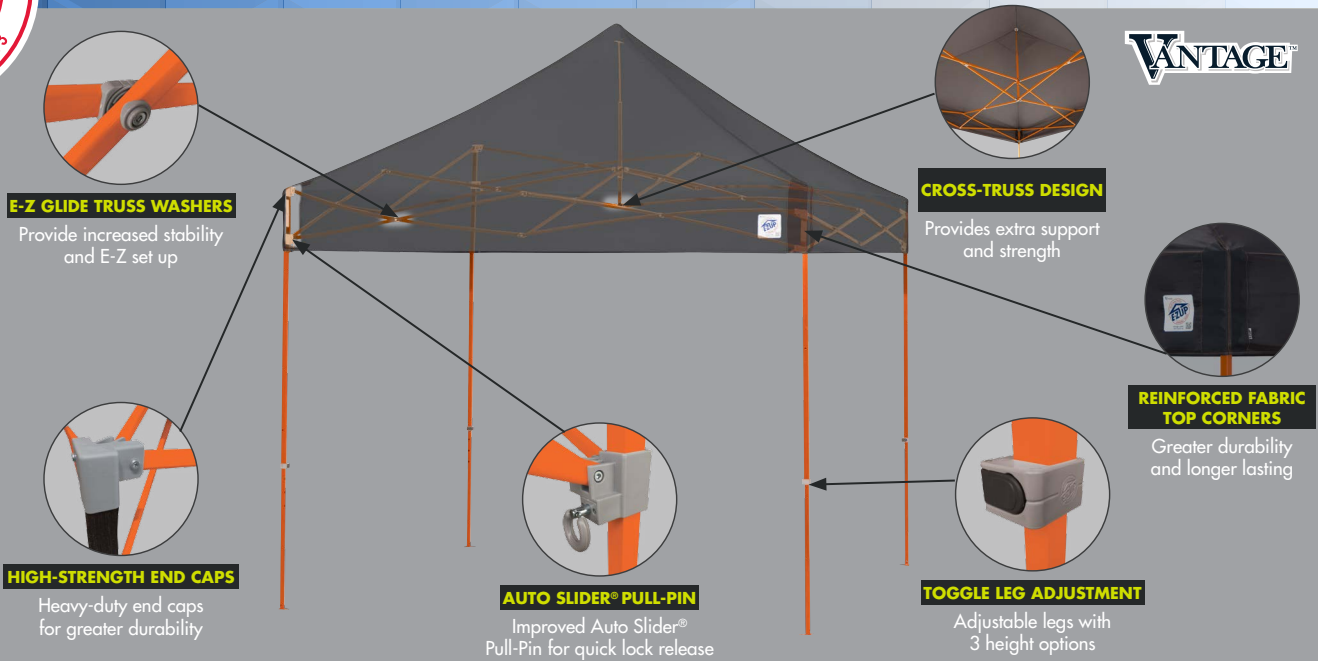

E-Z UP® VANTAGE™ INSTANT SHELTER®

NEW

VANTAGE™

SHADING YOUR SPACE HAS NEVER BEEN THIS COOL

Compete, sell, promote or relax your way in cool style with the new Vantage™ Instant Shelter®. Available in 8 NEW vibrant color combinations to separate you from the pack in any application. With a cross truss reinforcing inside and upgraded components throughout, the Vantage's durability allows you to focus on the task at hand... or on nothing at all. And the all-new upgraded roller bag ensures transporting the Vantage™ Instant Shelter® is E-Z, stable and secure. E-Z UP quality, innovation and style has you covered.

8 DYNAMIC COLOR COMBINATIONS

SET UP IS AS E-Z AS 1, 2, 3...

E-Z UP® VANTAGE™ INSTANT SHELTER®

E-Z GLIDE TRUSS WASHERS
Provide increased stability and E-Z set up

CROSS-TRUSS DESIGN
Provides extra support and strength

REINFORCED FABRIC TOP CORNERS
Greater durability and longer lasting

HIGH-STRENGTH END CAPS
Heavy-duty end caps for greater durability

AUTO SLIDER® PULL-PIN
Improved Auto Slider® Pull-Pin for quick lock release

TOGGLE LEG ADJUSTMENT
Adjustable legs with 3 height options

SPECIFICATIONS

SIZE	10'x10' (3.0 m x 3.0 m)
FRAME	Powder-Coated Steel
TOP FABRIC	Recreational Grade Fabric
PRODUCT INCLUDES	Fabric Top, Folding Frame, Roller Bag and Spike Kit
ITEM WEIGHT	50 lbs. (22.7 kg)
BOX DIMENSIONS	63.5" L x 10.75" W x 8.13" H (1.6 m x 27 cm x 21 cm)
SHIPPING WEIGHT	60 lbs. (27.2 kg)
MAXIMUM PEAK HEIGHT	11' 5" (2.8 m)
MAXIMUM HEADROOM	6' 10" (2.0 m)
MAXIMUM VALANCE CLEARANCE HEIGHT	6' 10" (2.0 m)
CUSTOM PRINTING	Imprint Available
WARRANTY	3 Years