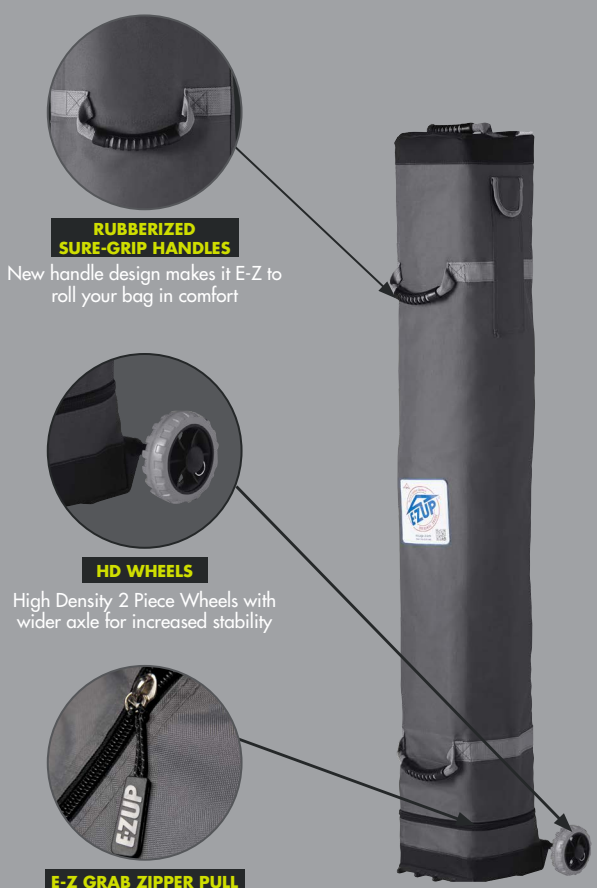

REINFORCED FABRIC TOP CORNERS
Greater durability and longer lasting

HIGH-STRENGTH END CAPS
Heavy-duty end caps for greater durability

AUTO SLIDER® PULL-PIN
Improved Auto Slider® Pull-Pin for quick lock release

TOGGLE LEG ADJUSTMENT
Adjustable legs with 3 height options

SPECIFICATIONS

SIZE	10'x10' (3.0 m x 3.0 m)
FRAME	Powder-Coated Steel
TOP FABRIC	Recreational Grade Fabric
PRODUCT INCLUDES	Fabric Top, Folding Frame, Roller Bag and Spike Kit
ITEM WEIGHT	50 lbs. (22.7 kg)
BOX DIMENSIONS	63.5" L x 10.75" W x 8.13" H (1.6 m x 27 cm x 21 cm)
SHIPPING WEIGHT	60 lbs. (27.2 kg)
MAXIMUM PEAK HEIGHT	11' 5" (2.8 m)
MAXIMUM HEADROOM	6' 10" (2.0 m)
MAXIMUM VALANCE CLEARANCE HEIGHT	6' 10" (2.0 m)
CUSTOM PRINTING	Imprint Available
WARRANTY	3 Years

UPGRADED ROLLER BAG

RUBBERIZED SURE-GRIP HANDLES
New handle design makes it E-Z to roll your bag in comfort

HD WHEELS
High Density 2 Piece Wheels with wider axle for increased stability

E-Z GRAB ZIPPER PULL
Stylish and E-Z to open