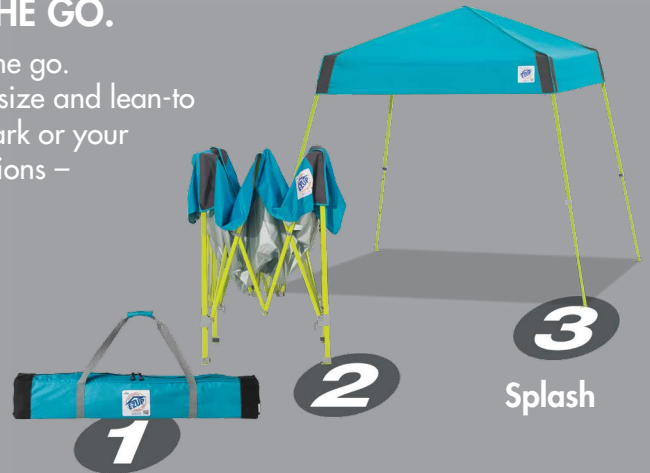

BE ORIGINAL. BE DIFFERENT. BE E-Z UP.

The BEST Instant Shelters® in the world just got BETTER. With new designs and new color combinations, you now have more choices than ever. And, we've added new tech features designed to make these the fastest to open, easiest to use, and most durable shelters you'll ever own. It's time to see shade in a different light.