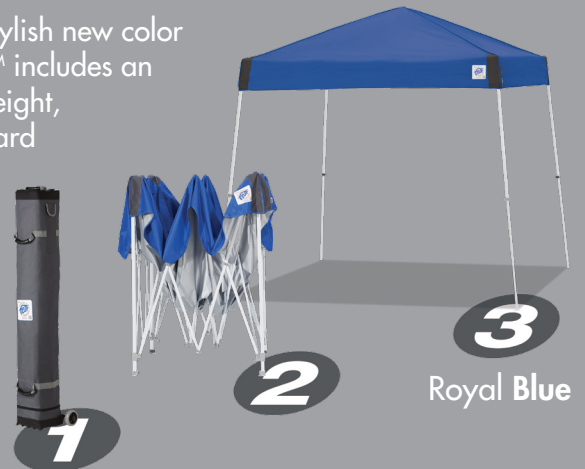

E-Z UP® VISTA™ INSTANT SHELTER®

NEW

FUN TO USE. E-Z TO SET UP. BUILT TO LAST.

Being popular is fun! The Vista™ Instant Shelter® is now available in 6 stylish new color combinations. A favorite for almost every type of outdoor fun, the Vista™ includes an upgraded roller bag that makes "getting there" that much easier. Lightweight, yet strong; E-Z to set up and durable. Perfect for sporting events, backyard parties, picnics, relaxing on the beach and so much more.

SET UP IS AS E-Z AS 1, 2, 3...

6 DYNAMIC COLOR COMBINATIONS

Splash

Steel Orange

Steel Gray

Limeade

Punch

E-Z UP® VISTA™ INSTANT SHELTER®

Heavy-duty end caps for greater durability

AUTO SLIDER® PULL-PIN

Improved Auto Slider® Pull-Pin for quick lock release

TOGGLE LEG ADJUSTMENT

Adjustable legs with 3 height options

SPECIFICATIONS

SIZE	10'x10' (3.0 m x 3.0 m)	12'x12' (3.7 m x 3.7 m)
FRAME	Powder-Coated Steel	Powder-Coated Steel
TOP FABRIC	Recreational Grade Fabric	Recreational Grade Fabric
PRODUCT INCLUDES	Fabric Top, Folding Frame, Roller Bag and Spike Kit	Fabric Top, Folding Frame, Roller Bag and Spike Kit
ITEM WEIGHT	31 lbs. (14.0 kg)	36 lbs. (16.3 kg)
BOX DIMENSIONS	56.13" L x 8.38" W x 7.38" H (1.4 m x 21 cm x 19 cm)	62.3" L x 8.8" W x 7.38" H (1.6 m x 21 cm x 19 cm)
SHIPPING WEIGHT	36 lbs. (16.3 kg)	41 lbs. (18.6 kg)
MAXIMUM PEAK HEIGHT	8' 11" (2.7 m)	9' 6" (2.9 m)
MAXIMUM HEADROOM	8' 11" (2.7 m)	9' 6" (2.9 m)
MAXIMUM VALANCE CLEARANCE HEIGHT	6' 5" (1.9 m)	6' 8" (2.0 m)
CUSTOM PRINTING	Imprint Available	Imprint Available
WARRANTY	3 Years	3 Years

UPGRADED ROLLER BAG

RUBBERIZED SURE-GRIP HANDLES

New handle design makes it E-Z to roll your bag in comfort

HD WHEELS

High Density 2 Piece Wheels with wider axle for increased stability

E-Z GRAB ZIPPER PULL