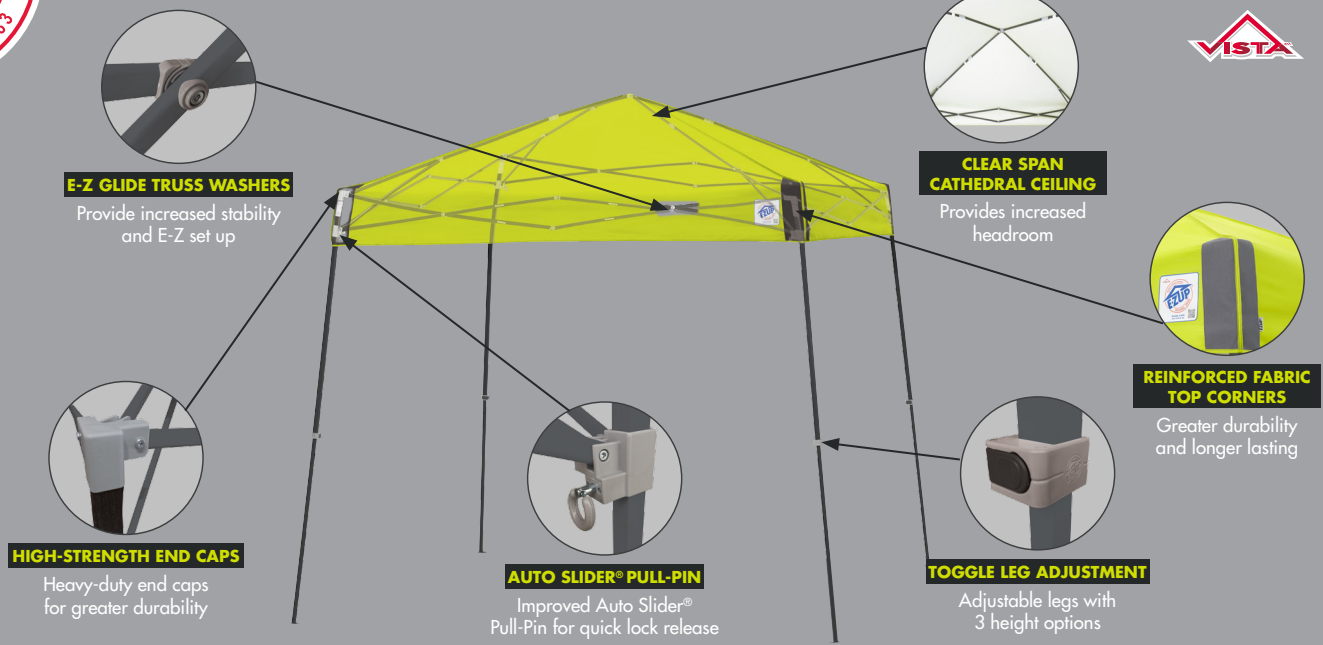

SET UP IS AS E-Z AS 1, 2, 3...

6 DYNAMIC COLOR COMBINATIONS

Splash

Steel Orange

Steel Gray

Limeade

Punch

E-Z UP® VISTA™ INSTANT SHELTER®

E-Z GLIDE TRUSS WASHERS

Provide increased stability and E-Z set up

CLEAR SPAN CATHEDRAL CEILING

Provides increased headroom

REINFORCED FABRIC TOP CORNERS

Greater durability and longer lasting

HIGH-STRENGTH END CAPS

Heavy-duty end caps for greater durability

AUTO SLIDER® PULL-PIN

Improved Auto Slider® Pull-Pin for quick lock release

TOGGLE LEG ADJUSTMENT

Adjustable legs with 3 height options

SPECIFICATIONS

SIZE	10'x10' (3.0 m x 3.0 m)	12'x12' (3.7 m x 3.7 m)
FRAME	Powder-Coated Steel	Powder-Coated Steel
TOP FABRIC	Recreational Grade Fabric	Recreational Grade Fabric
PRODUCT INCLUDES	Fabric Top, Folding Frame, Roller Bag and Spike Kit	Fabric Top, Folding Frame, Roller Bag and Spike Kit
ITEM WEIGHT	31 lbs. (14.0 kg)	36 lbs. (16.3 kg)
BOX DIMENSIONS	56.13" L x 8.38" W x 7.38" H (1.4 m x 21 cm x 19 cm)	62.3" L x 8.8" W x 7.38" H (1.6 m x 21 cm x 19 cm)
SHIPPING WEIGHT	36 lbs. (16.3 kg)	41 lbs. (18.6 kg)
MAXIMUM PEAK HEIGHT	8' 11" (2.7 m)	9' 6" (2.9 m)
MAXIMUM HEADROOM	8' 11" (2.7 m)	9' 6" (2.9 m)
MAXIMUM VALANCE CLEARANCE HEIGHT	6' 5" (1.9 m)	6' 8" (2.0 m)
CUSTOM PRINTING	Imprint Available	Imprint Available
WARRANTY	3 Years	3 Years